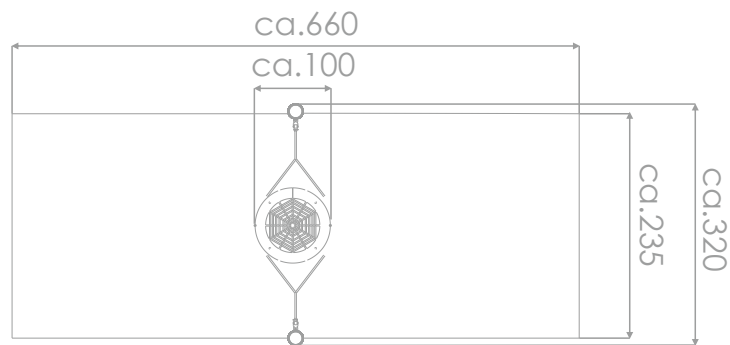

ROCKING

SOCIALIZING

INFORMATION ABOUT THE PRODUCT

Dimensions	ca. 100 x 320 cm
Safety zone	ca. 660 x 235 cm
Overall height	ca. 180 cm
Free fall height	ca. 98 cm
Amount of users	4 persons
Product complies with EN 1176-1:2017-12	YES
Availability of spare parts	YES
Age range	1-12
<small>According to EN 1176-1:2017-12 norm, the product requires applying a safety surface according to the product's free fall height.</small>	

Visualisation is for reference only,
actual appearance may vary.

SCALE 1:100

MATERIALS:

NATURAL ROBINIA WOOD

„BIRD NEST“ TYPE SEAT
WITH A DIAMETER OF 100 CM,
HANGED ON 6 MM STAINLESS
STEEL CHAINS

ATTESTED 6 MM STAINLESS
STEEL CHAINS