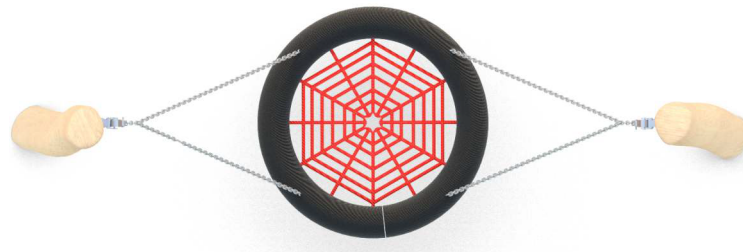

ROCKING

SOCIALIZING

INFORMATION ABOUT THE PRODUCT

Dimensions	ca. 100 x 320 cm
Safety zone	ca. 660 x 235 cm
Overall height	ca. 180 cm
Free fall height	ca. 98 cm
Amount of users	4 persons
Product complies with EN 1176-1:2017-12	YES
Availability of spare parts	YES
Age range	1-12
<small>According to EN 1176-1:2017-12 norm, the product requires applying a safety surface according to the product's free fall height.</small>	

Visualisation is for reference only,
actual appearance may vary.

SCALE 1:100

MATERIALS:

NATURAL ROBINIA WOOD

„BIRD NEST“ TYPE SEAT
WITH A DIAMETER OF 100 CM,
HANGED ON 6 MM STAINLESS
STEEL CHAINS

ATTESTED 6 MM STAINLESS
STEEL CHAINS

ELEMENTS
CONSTRUCTION
MADE OF STAINLESS
STEEL AISI 304

OPTIONAL:

APPROVED SEAT
- SEAT TYPE - HANGED
ON 6 MM CHAINS
MADE OF STAINLESS STEEL.
METAL FRAME COVERED
BY SOFT POLYPROPYLENE ROPE